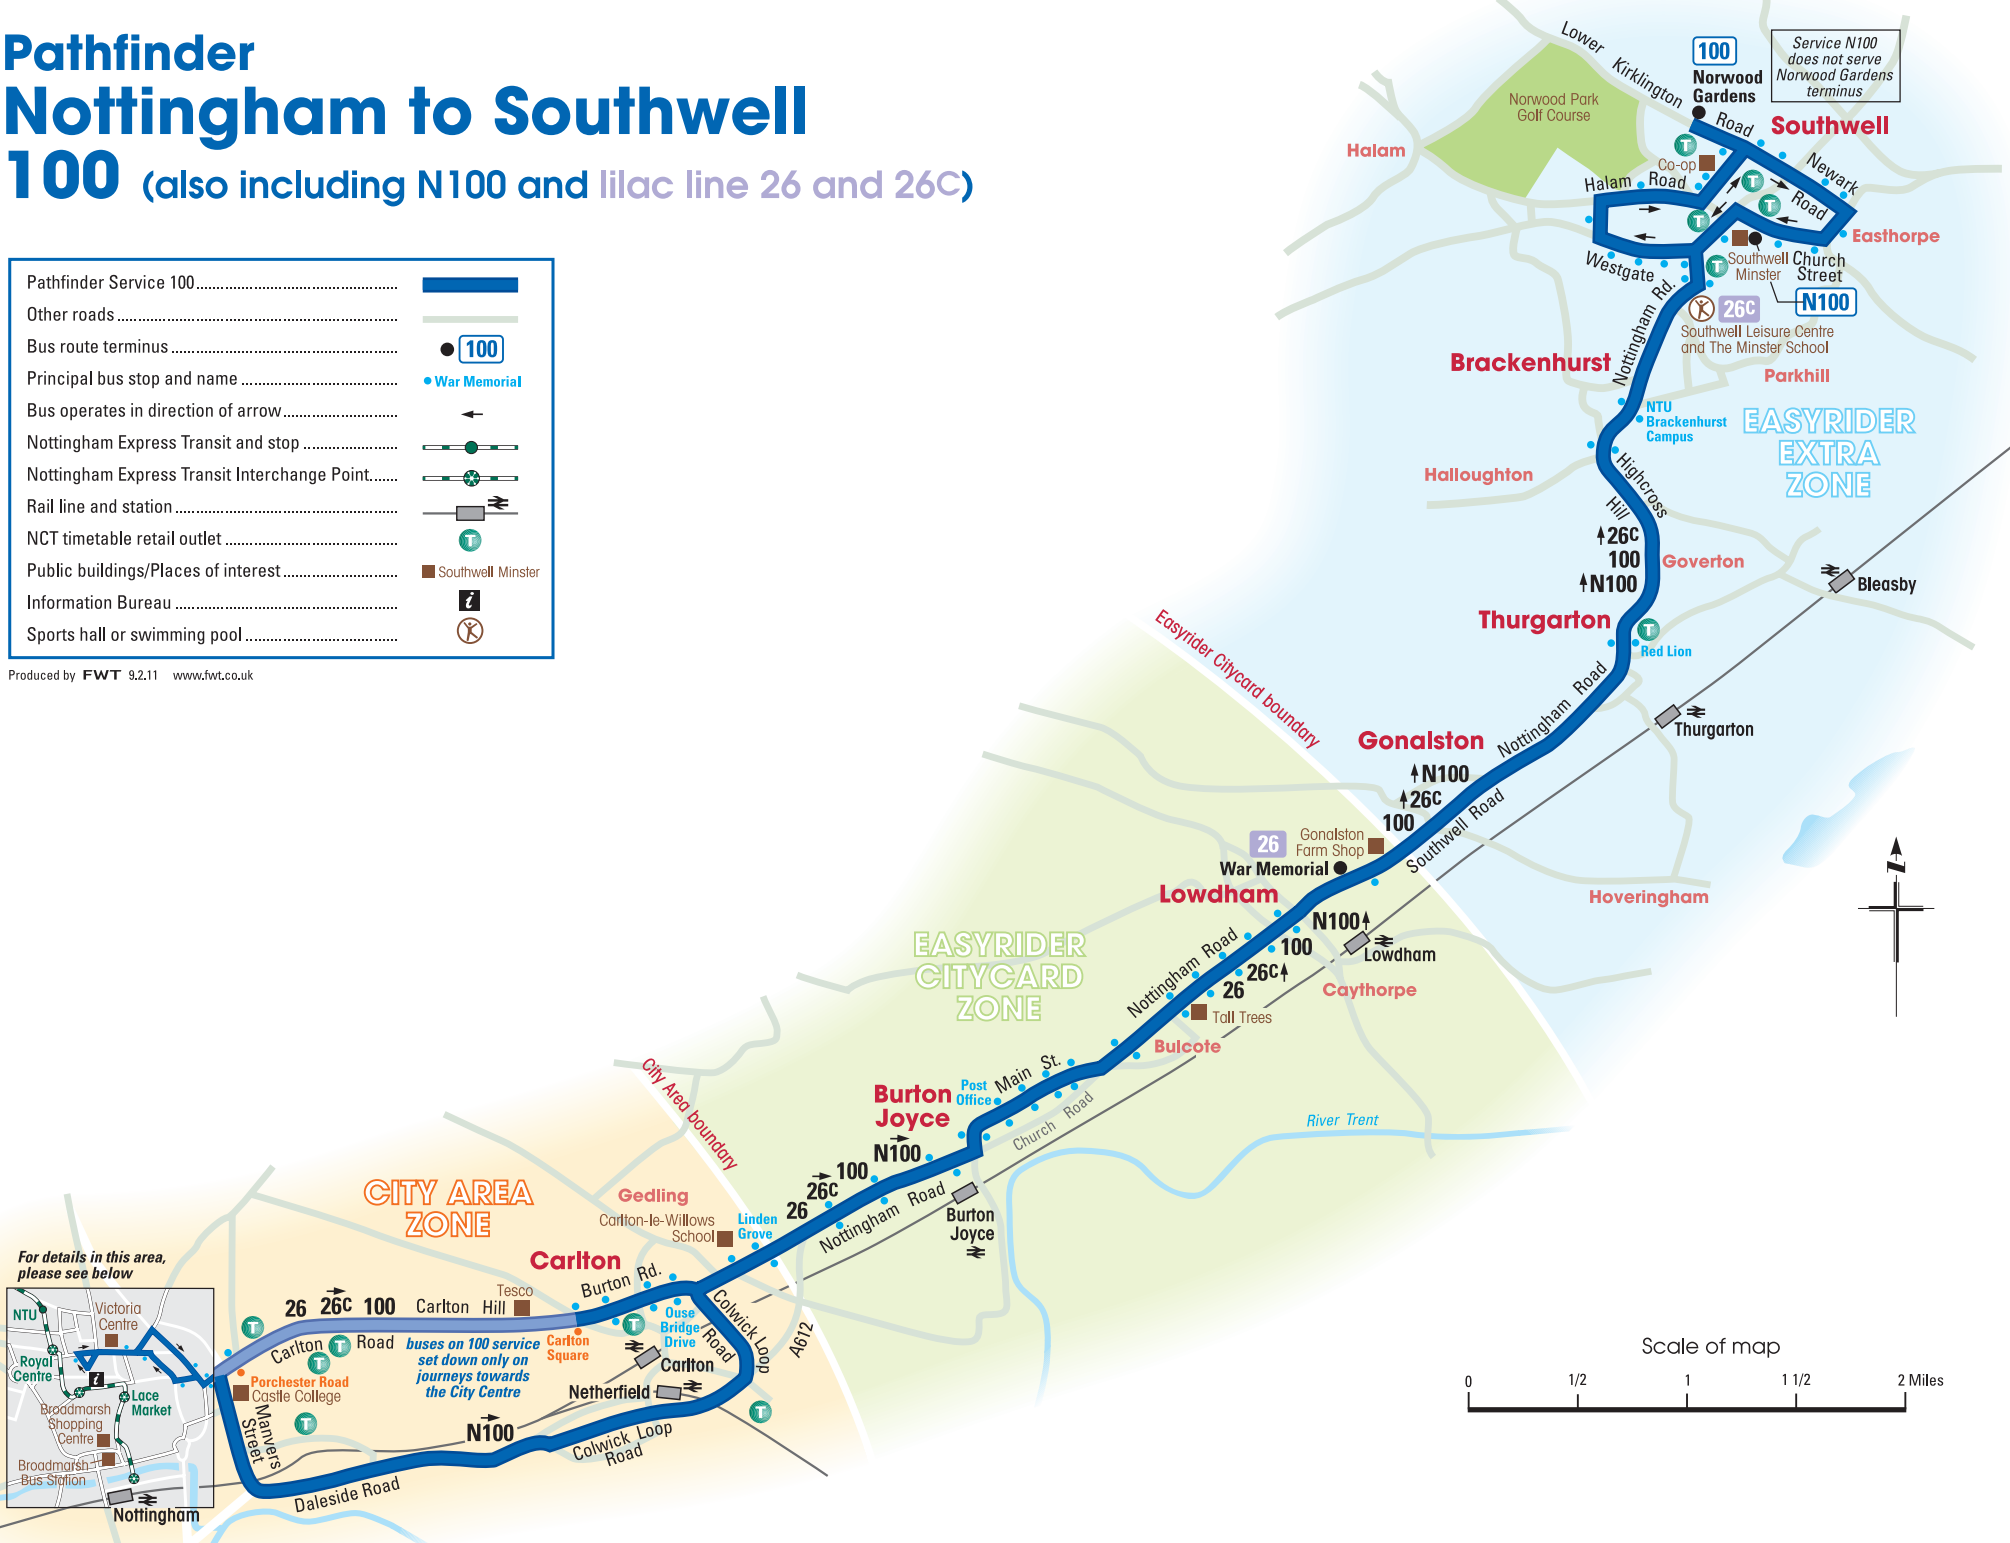

Pathfinder Nottingham to Southwell 100

(also including N100 and lilac line 26 and 26C)

Pathfinder Service 100.....	
Other roads.....	
Bus route terminus.....	
Principal bus stop and name.....	
Bus operates in direction of arrow.....	
Nottingham Express Transit and stop.....	
Nottingham Express Transit Interchange Point.....	
Rail line and station.....	
NCT timetable retail outlet.....	
Public buildings/Places of interest.....	
Information Bureau.....	
Sports hall or swimming pool.....	

Produced by FWT 9.2.11 www.fwt.co.uk

For details in this area, please see below

buses on 100 service set down only on journeys towards the City Centre