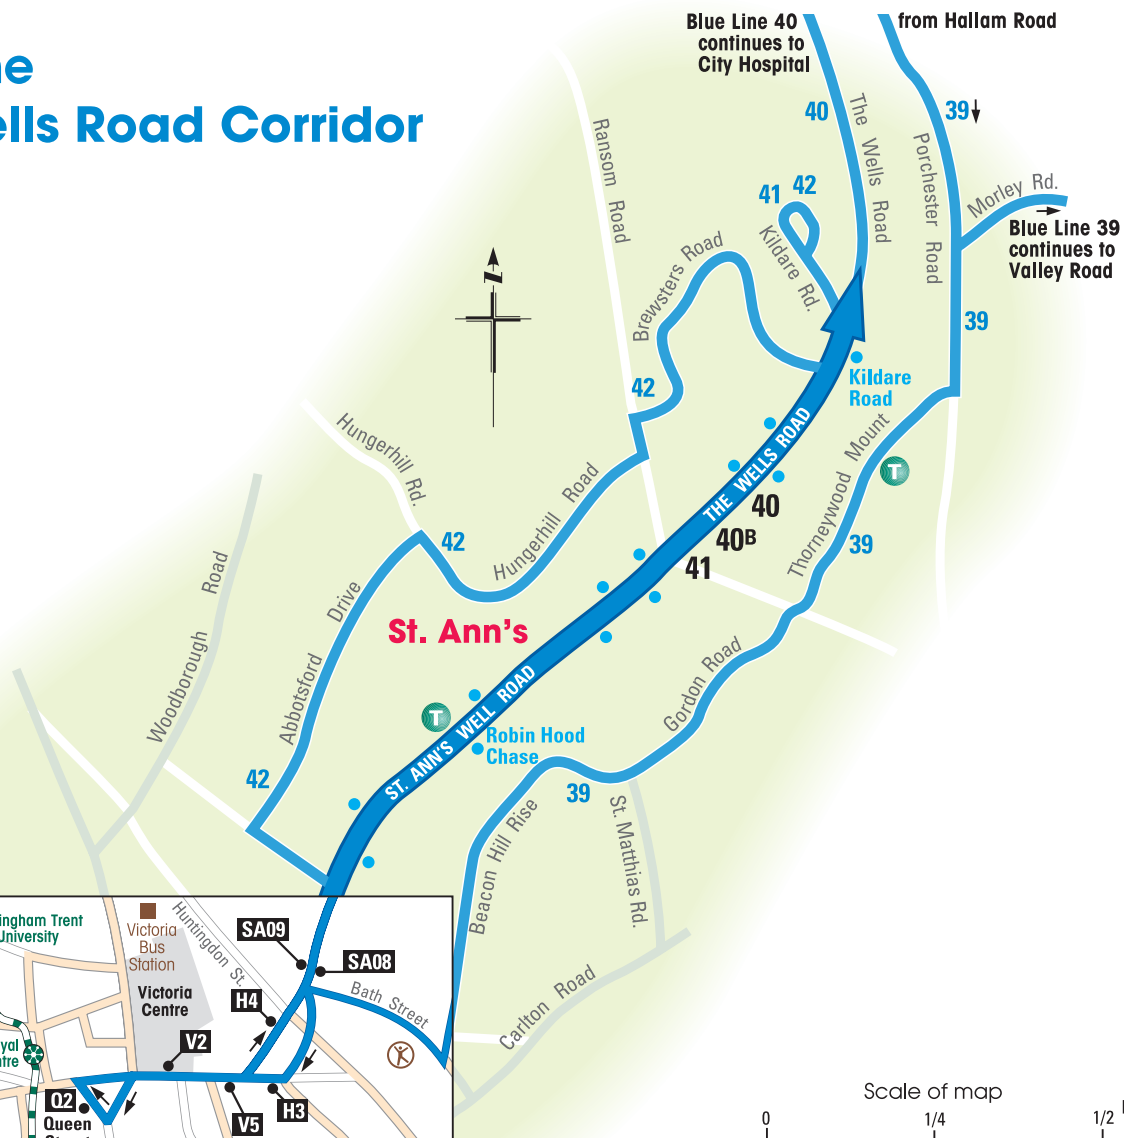

# Blue Line The Wells Road Corridor

Blue Line 40 continues to City Hospital

Blue Line 39 continues to Valley Road

Combined Blue Line services 40,40B,41.....	
Other Blue Line services .....	
Other bus served roads .....	
Bus stop or timing point name.....	
Bus operates in direction of arrow.....	
Nottingham Express Transit.....	
Rail line and station .....	
NCT timetable retail outlet .....	
Information Bureau .....	