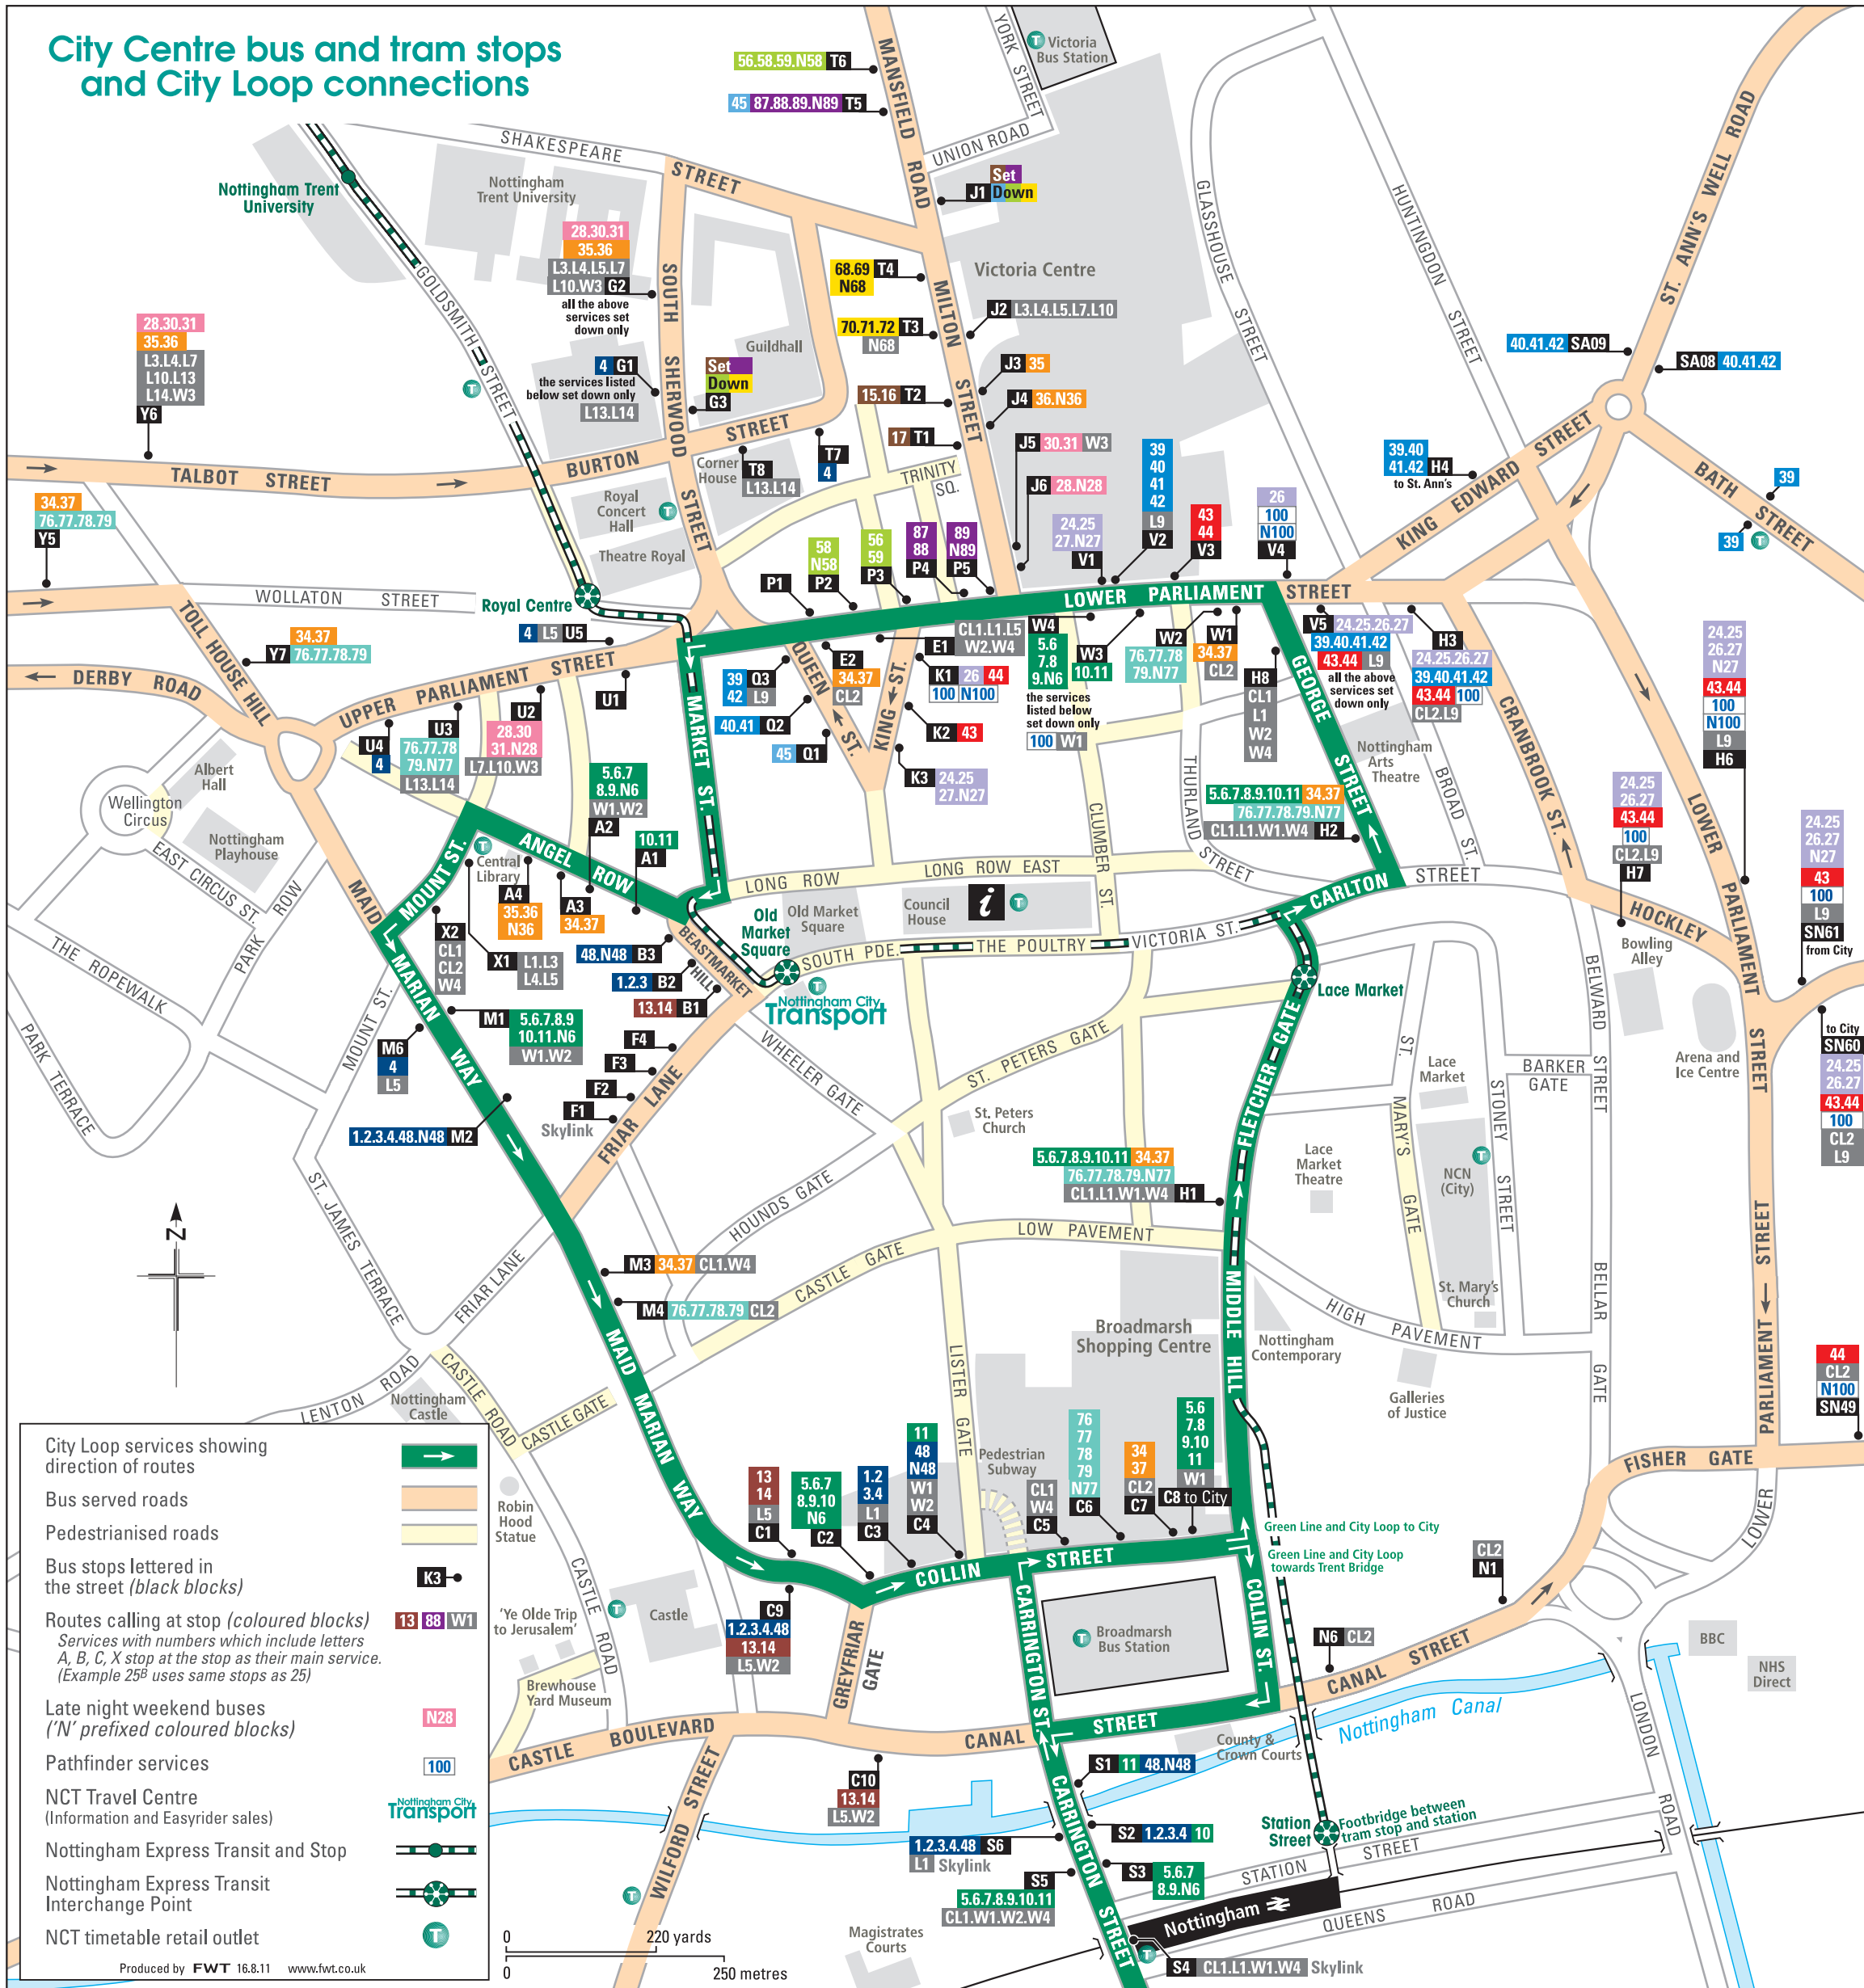

City Centre bus and tram stops and City Loop connections

City Loop services showing direction of routes

Bus served roads

Pedestrianised roads

Bus stops lettered in the street (*black blocks*)

Routes calling at stop (*coloured blocks*)
Services with numbers which include letters A, B, C, X stop at the stop as their main service. (Example 25^B uses same stops as 25)

Late night weekend buses (*'N' prefixed coloured blocks*)

Pathfinder services

NCT Travel Centre (Information and Easyrider sales)

Nottingham Express Transit and Stop

Nottingham Express Transit Interchange Point

NCT timetable retail outlet