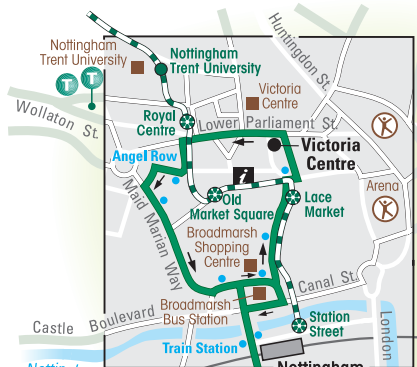

Green Lines 6, N6

For details in this area, see City Centre map

Green Lines 6,N6.....	
Other bus served roads.....	
Bus route terminus.....	
Bus stop or timing point name.....	
Bus operates in direction of arrow.....	
Nottingham Express Transit and stop.....	
Rail line and station.....	
NCT timetable retail outlet.....	
Public buildings/Places of interest.....	
Information Bureau.....	
Sports hall or swimming pool.....	
FWT 28.&11	

Scale of map