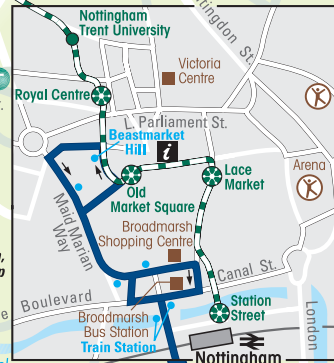

# Navy Line 48 Including Night Bus N48

For details in this area, see City Centre Map

Scale of map

Navy Line 48.N48 .....	
Other bus served roads .....	
Bus route terminus .....	
Bus stop or timing point name .....	
Bus operates in direction of arrow .....	
Nottingham Express Transit and stop .....	
Nottingham Express Transit Interchange Point .....	
Rail line and station .....	
NCT timetable retail outlet .....	
Public buildings/Places of interest .....	
Hospital .....	
Information Bureau .....	
Sports hall or swimming pool .....	