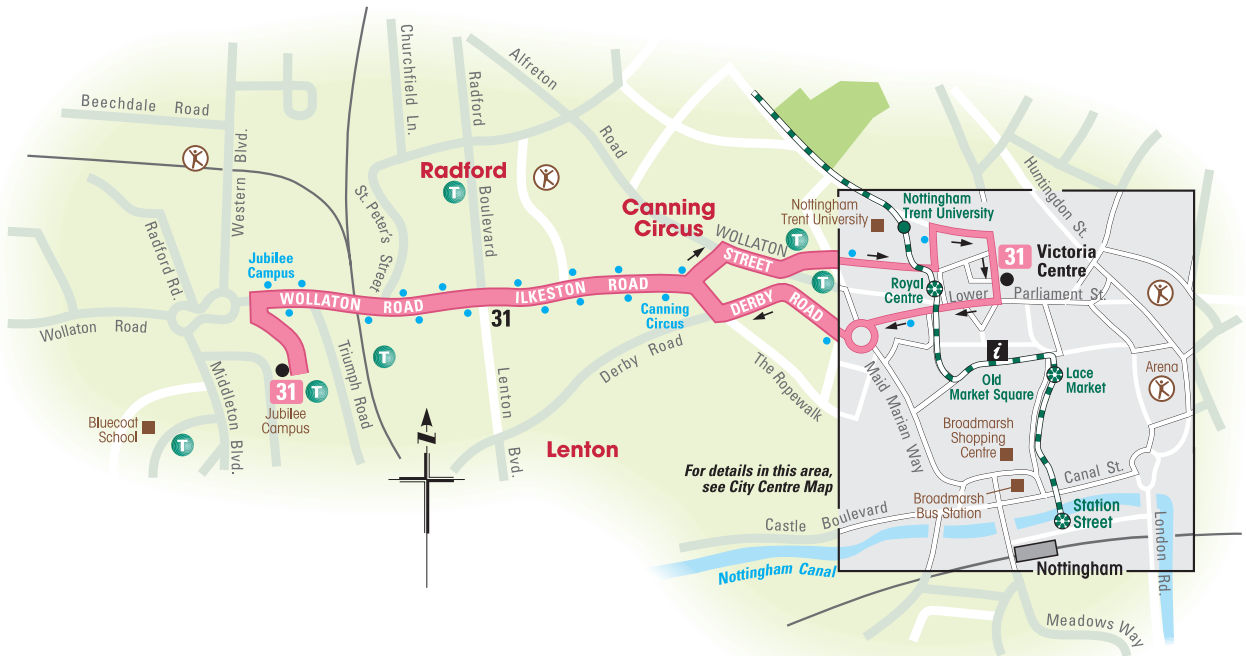

# Pink Line 31

For details in this area, see City Centre Map

Pink Line 31 .....	
Other bus served roads .....	
Bus route terminus .....	
Bus stop or timing point name .....	
Bus operates in direction of arrow .....	
Nottingham Express Transit and stop .....	
Nottingham Express Transit Interchange Point.....	
Rail line and station .....	
NCT timetable retail outlet .....	
Information Bureau .....	
Sports hall or swimming pool .....	
FWT - 1.8.11	