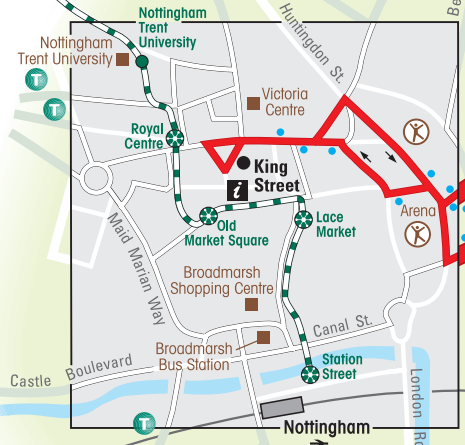

Red Line Sneinton, Bakersfield and Gedling area 43, 44

Including Night Bus N27

Scale of map

For details in this area, please see overleaf

Produced by FWT 26.7.10 www.fwt.co.uk

Red Line Services 43.44		Nottingham Express Transit Interchange Point	
Night Bus N27		Rail line and station	
Other bus served roads		NCT timetable retail outlet	
Bus route terminus		Public buildings/Places of interest	
Bus stop and timing point name		Hospital	
Bus operates in direction of arrow		Information Bureau	
Nottingham Express Transit and stop		Sports hall or swimming pool	