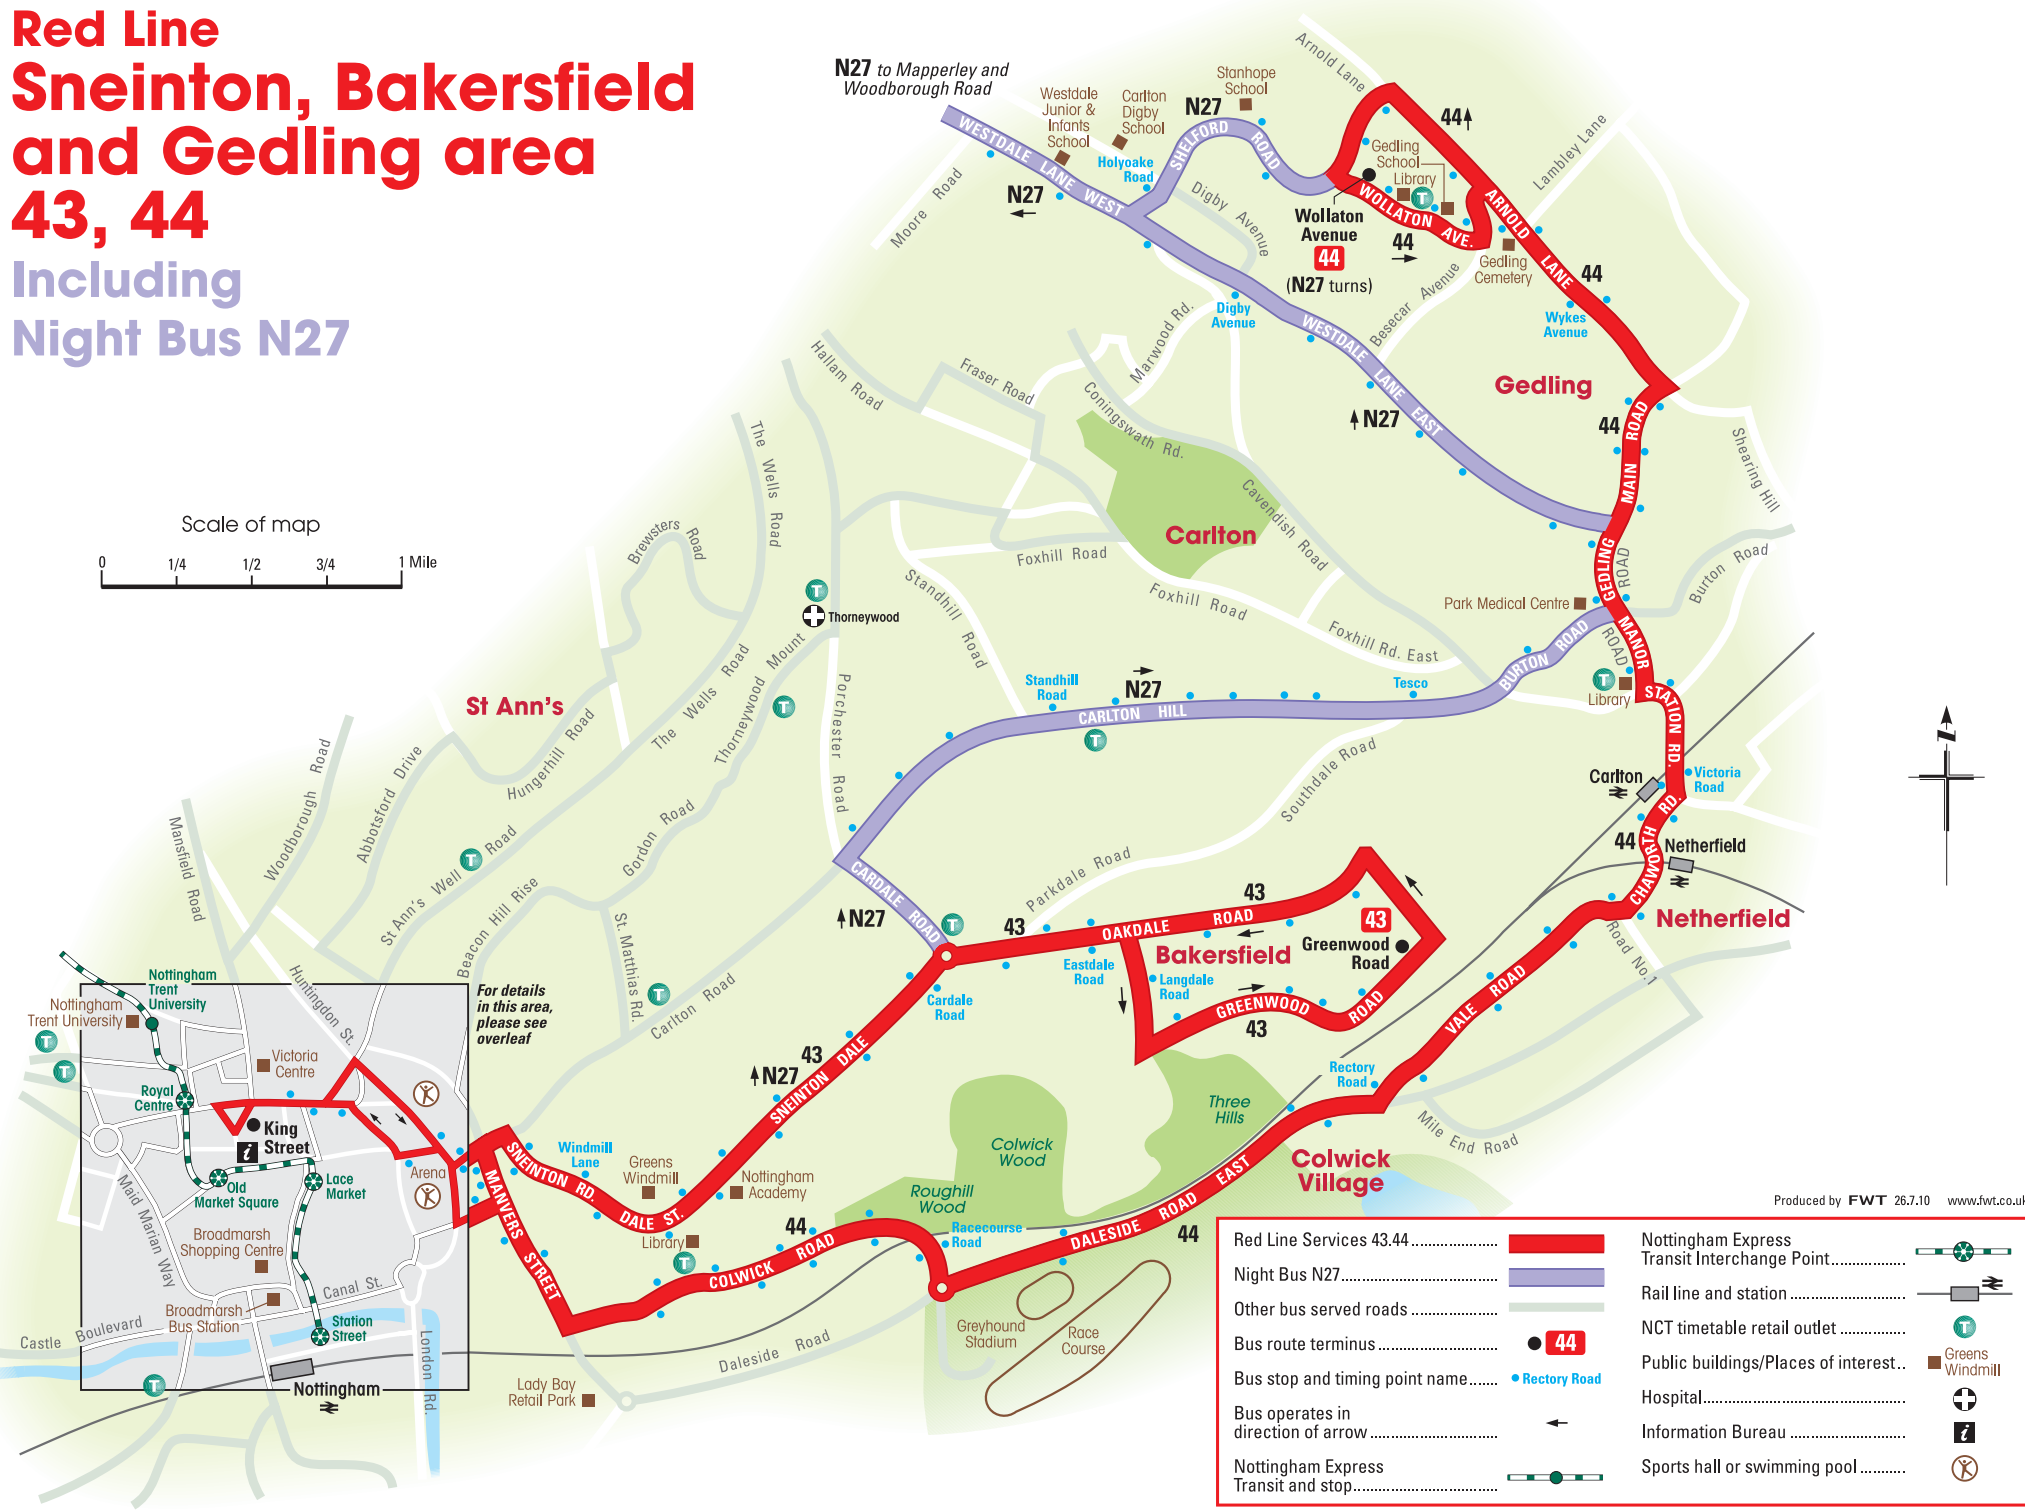

Red Line Sneinton, Bakersfield and Gedling area 43, 44

Including Night Bus N27

Scale of map

For details in this area, please see overleaf

Produced by FWT 26.7.10 www.fwt.co.uk

Red Line Services 43.44		Nottingham Express Transit Interchange Point	
Night Bus N27		Rail line and station	
Other bus served roads		NCT timetable retail outlet	
Bus route terminus		Public buildings/Places of interest	
Bus stop and timing point name		Hospital	
Bus operates in direction of arrow		Information Bureau	
Nottingham Express Transit and stop		Sports hall or swimming pool	