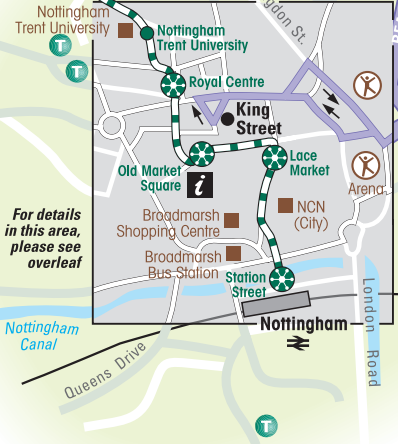

Lilac Line Carlton area 21, 24, 25, 25^B and 27 Including Night Bus N27

Scale of map

For details in this area, please see overleaf

Lilac Line Services 21.24.25.25 ^B .27.N27.....	
Other bus served roads.....	
Bus route terminus.....	
Bus stop and timing point name.....	
Bus operates in direction of arrow.....	
Nottingham Express Transit and stop.....	
Nottingham Express Transit Interchange Point.....	
Rail line and station.....	
NCT timetable retail outlet.....	
Public buildings/Places of interest.....	
Hospital.....	
Information Bureau.....	