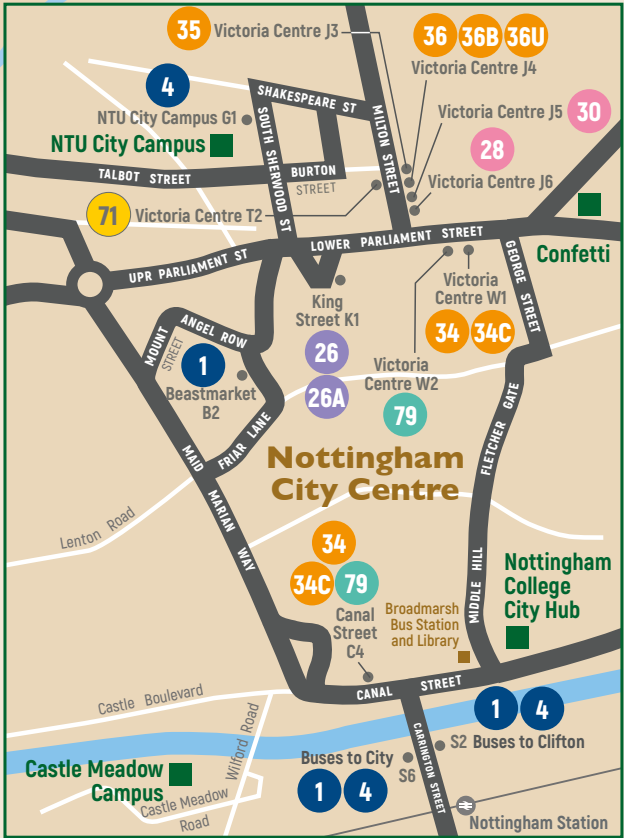

Buses to College and University Campuses

Navy Lines 1, 4
 Lilac Lines 26, 26A
 Pink Lines 28, 30
 Orange Lines 34, 34C, 35, 36, 36B, 36U
 Yellow Line 71
 Turquoise Line 79
 University Campus Sites
 Jubilee Campus

GRMMAPPING.CO.UK 12/06/26

1 to and from Loughborough