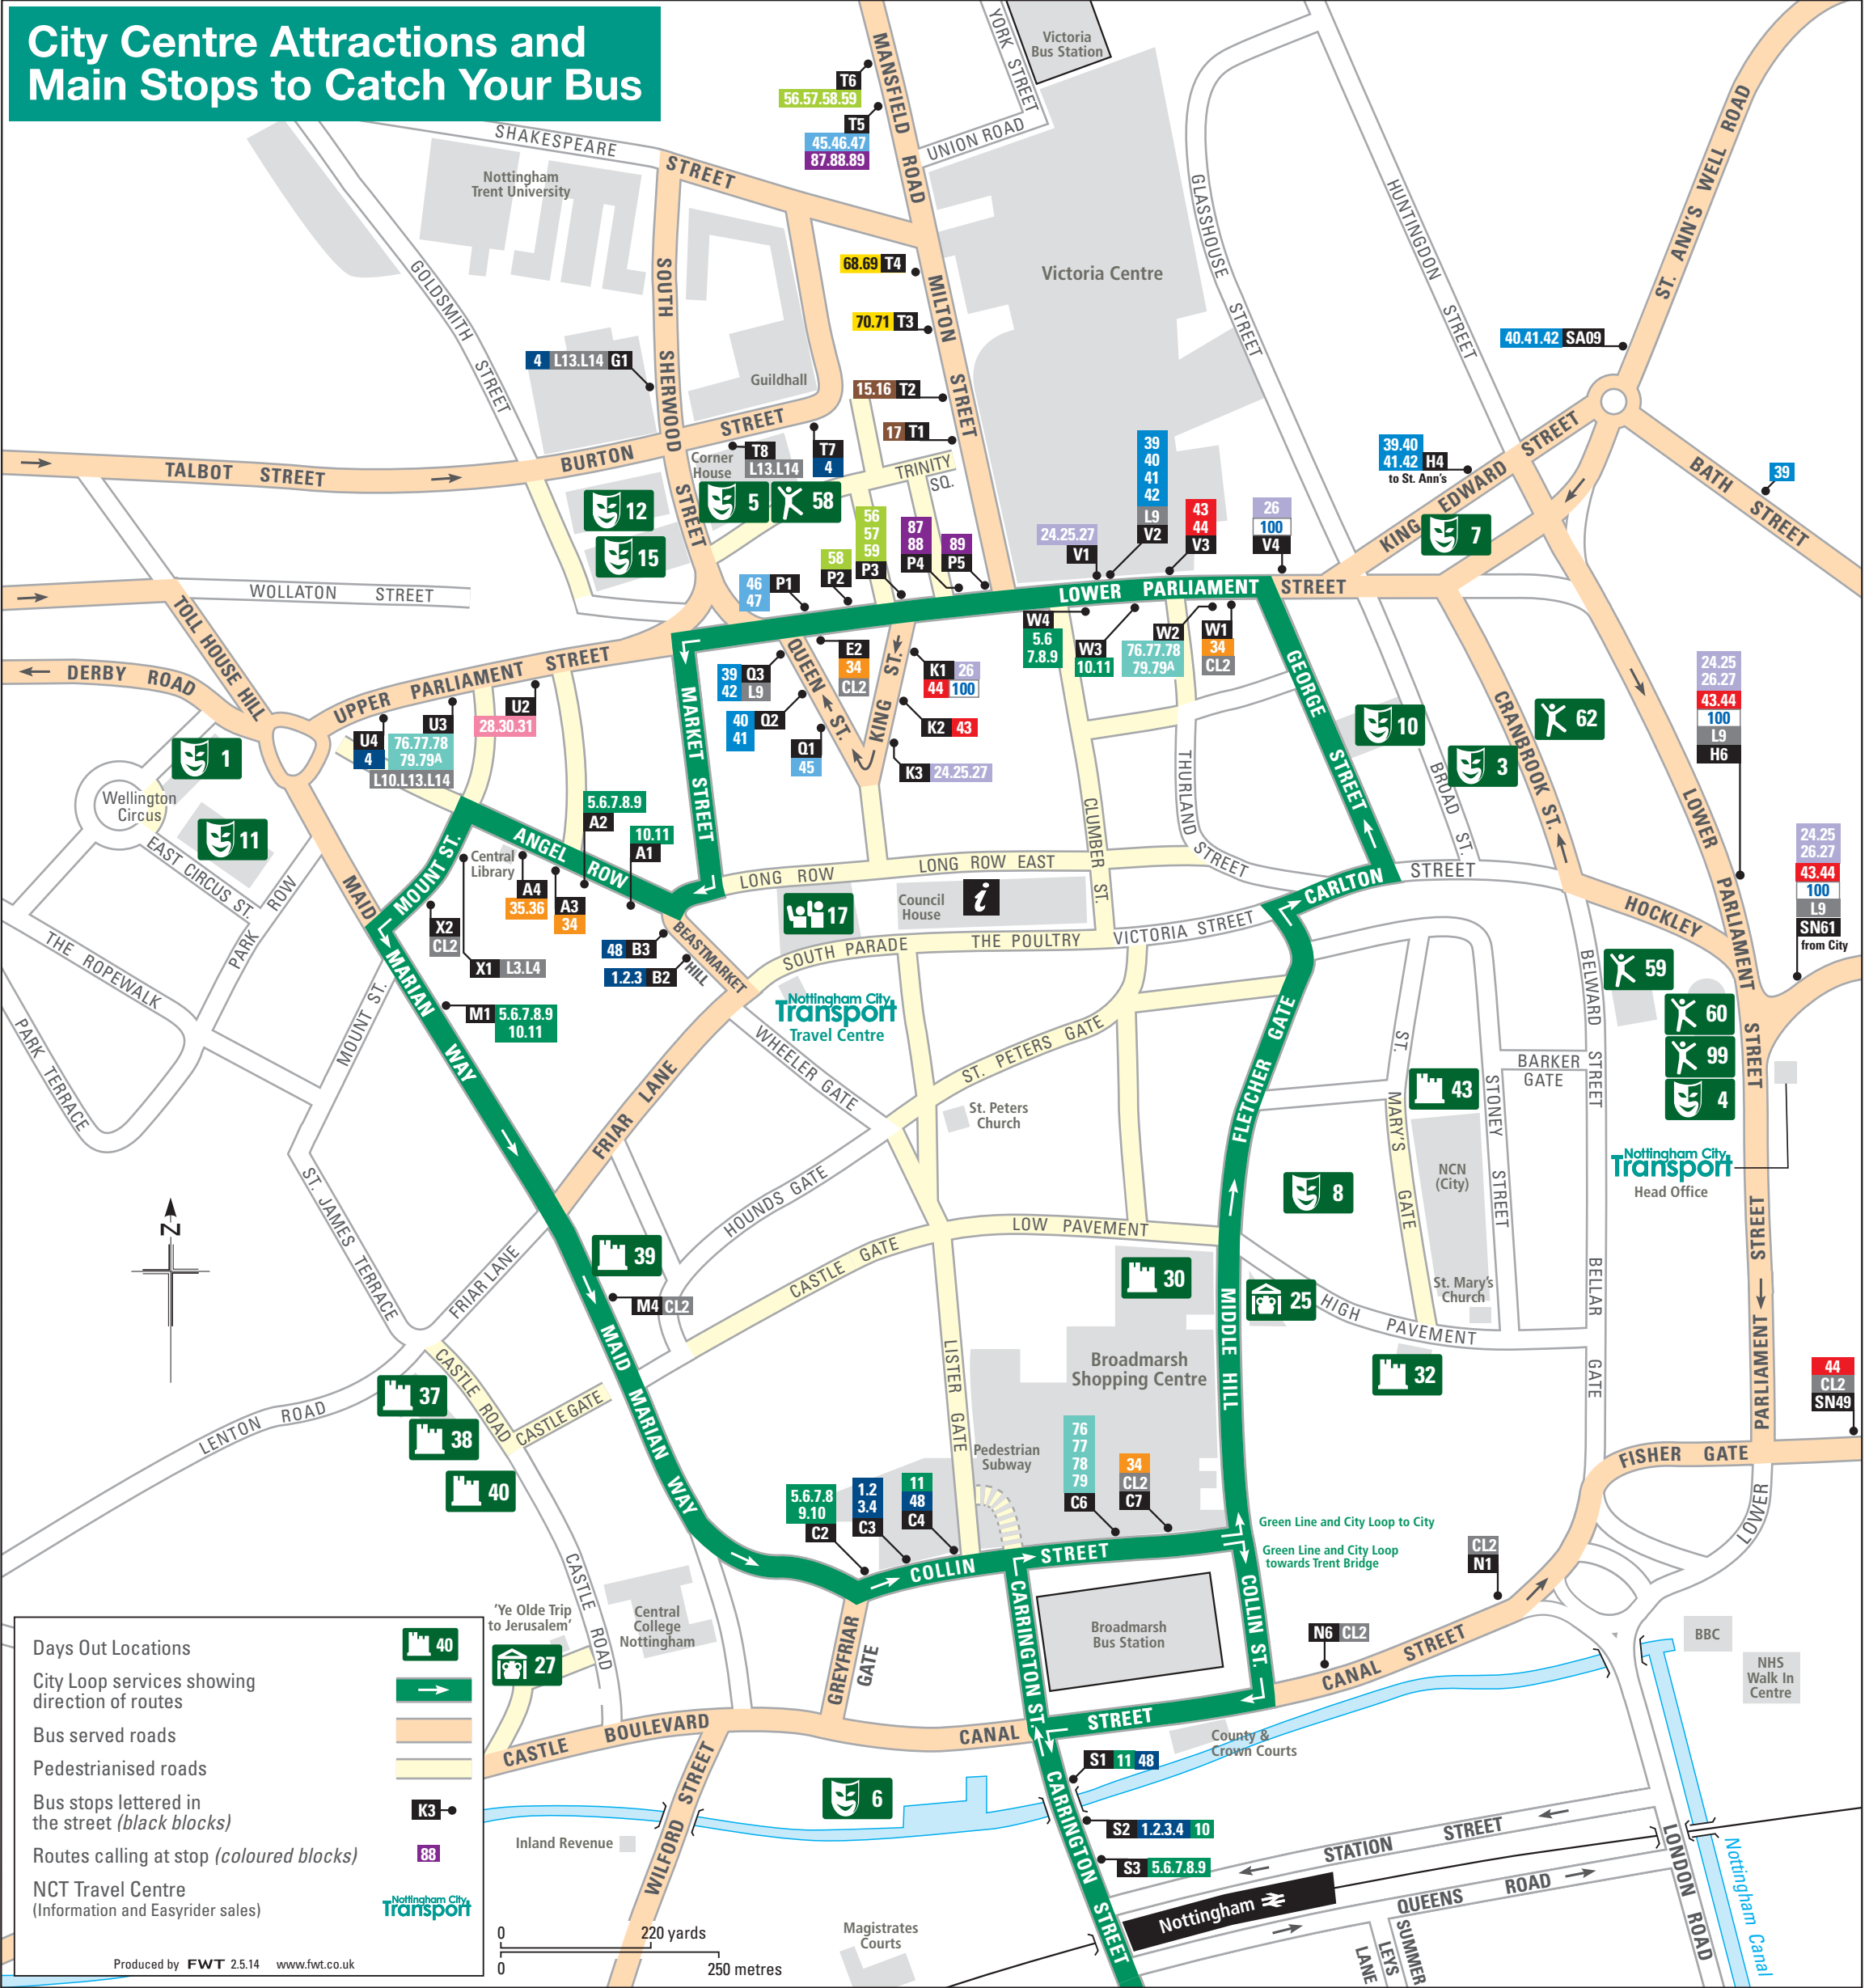

City Centre Attractions and Main Stops to Catch Your Bus

- Days Out Locations
- City Loop services showing direction of routes
- Bus served roads
- Pedestrianised roads
- Bus stops lettered in the street (black blocks)
- Routes calling at stop (coloured blocks)
- NCT Travel Centre (Information and Easyrider sales)

0 220 yards
0 250 metres