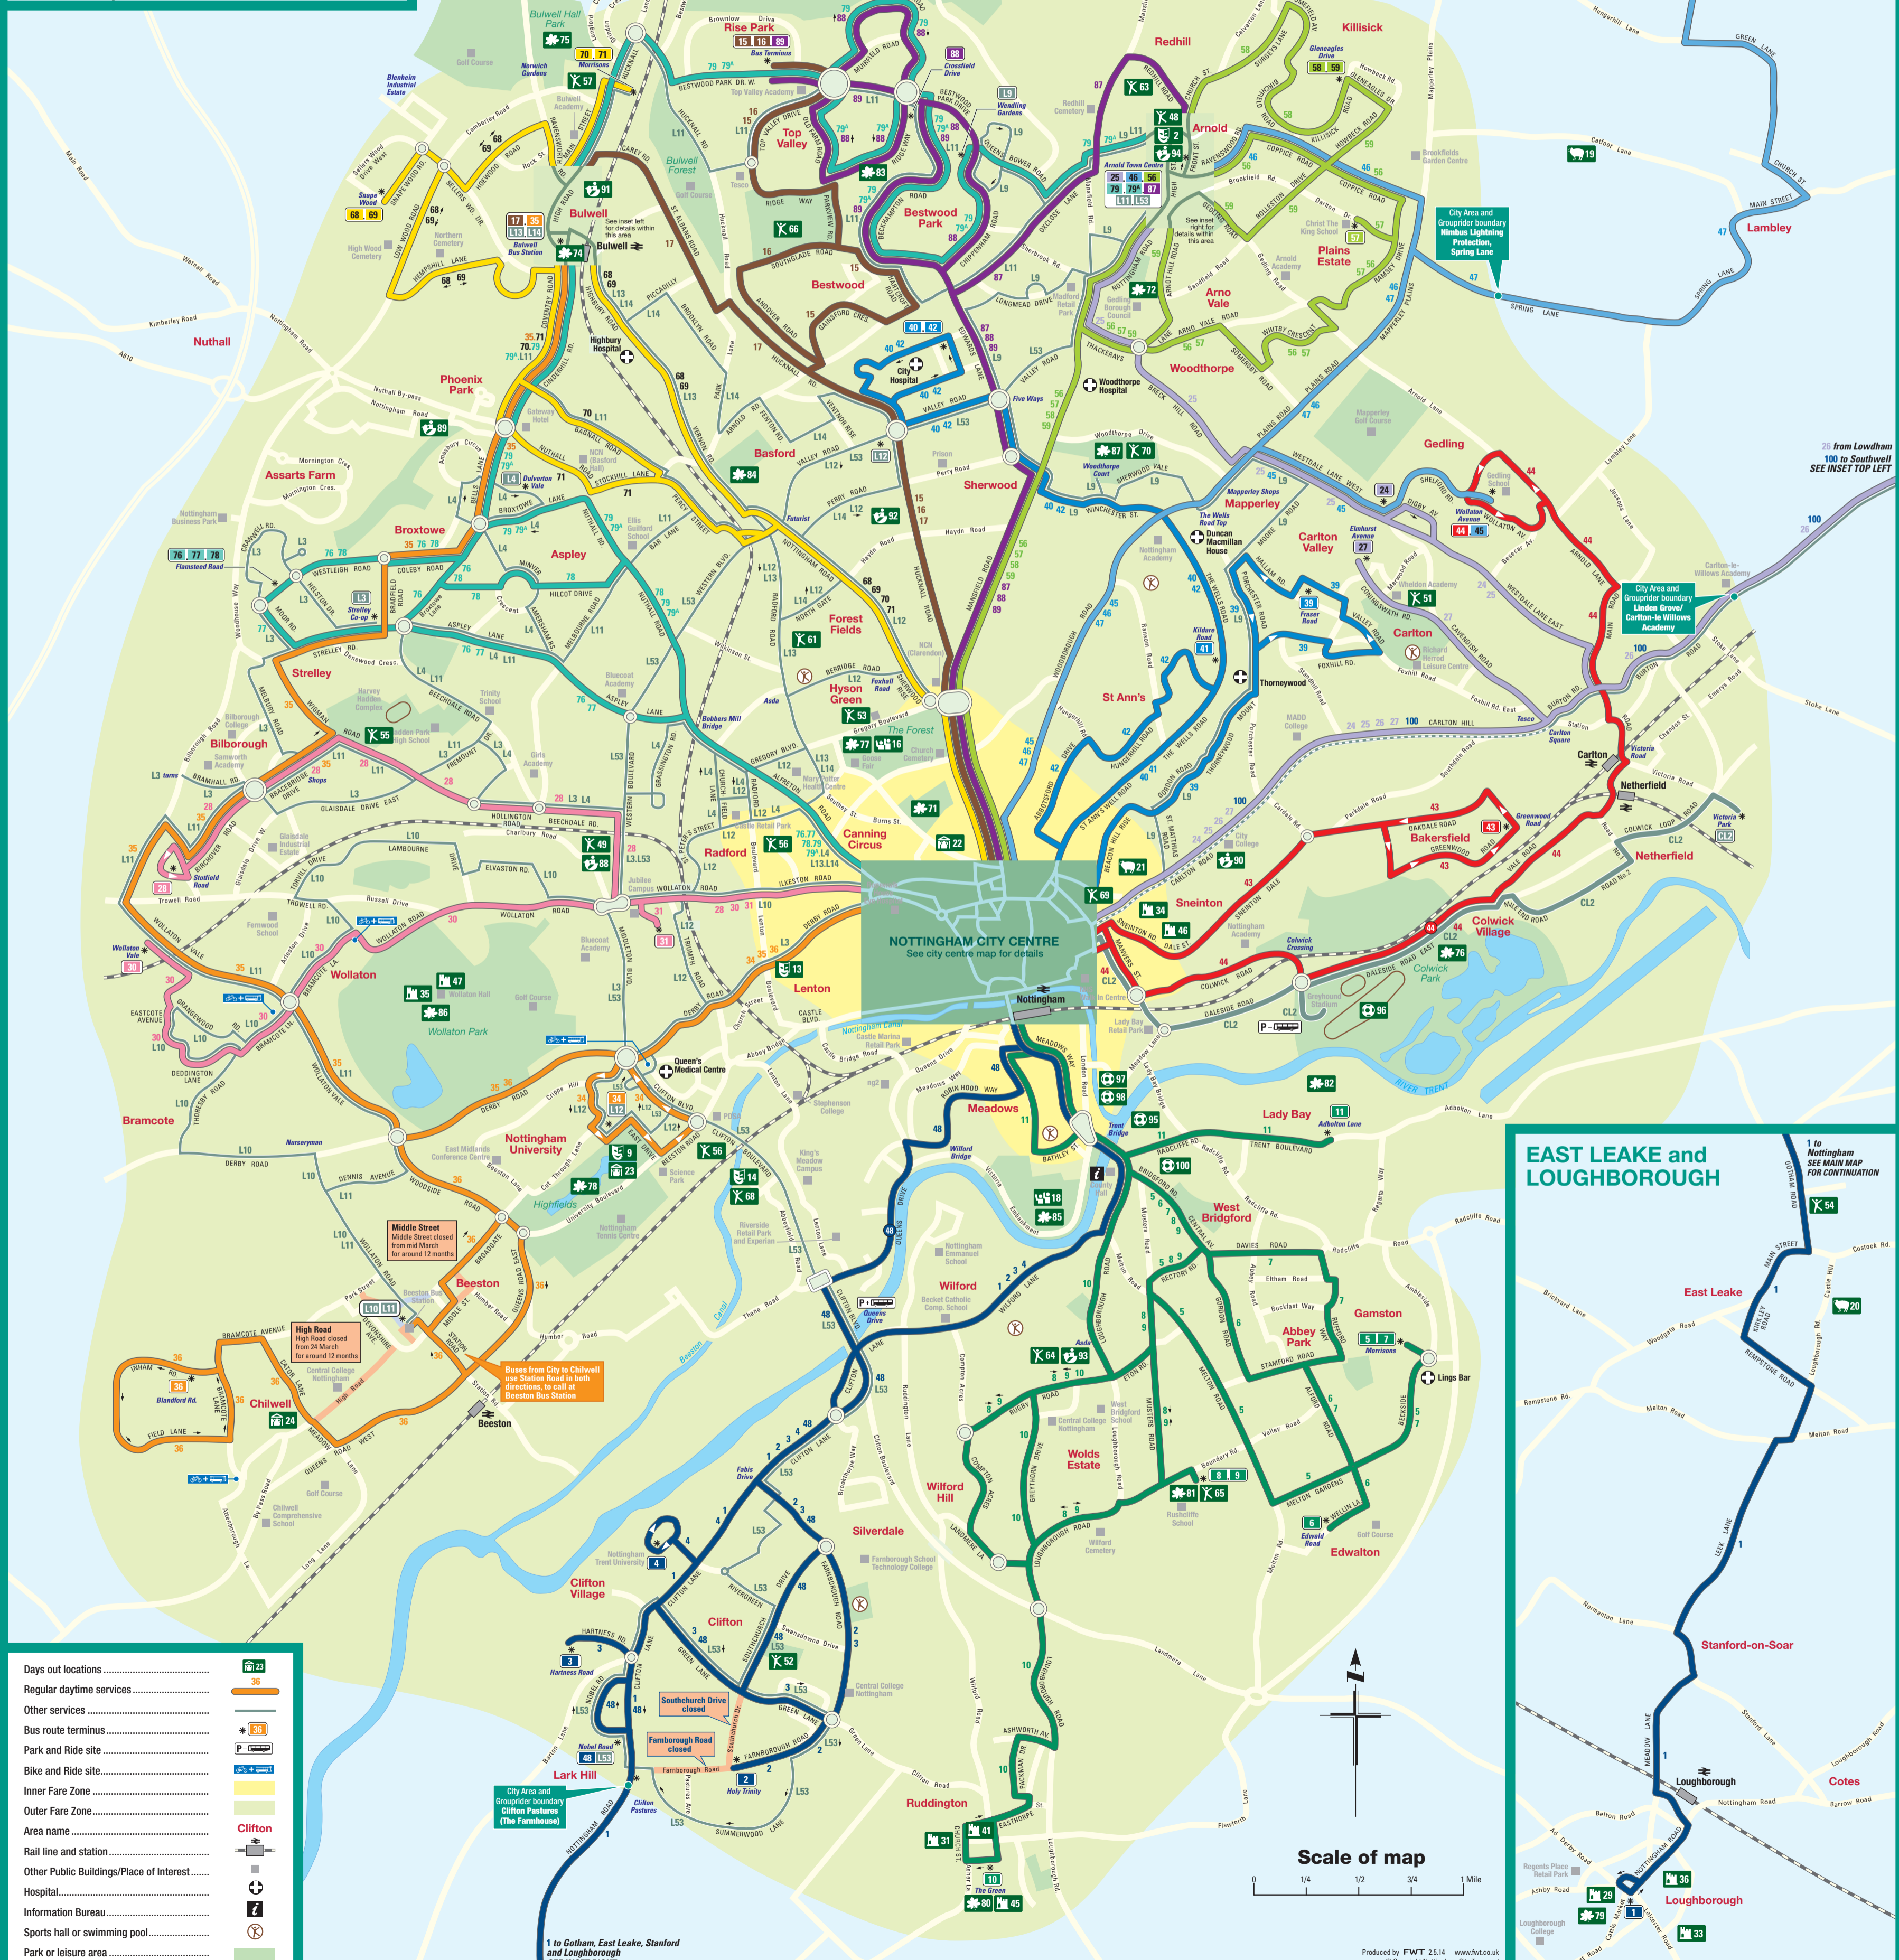

# Nottingham Days Out

### SOUTHWELL

100 to Nottingham  
SEE MAIN MAP FOR CONTINUATION

### EAST LEAKE and LOUGHBOROUGH

1 to Nottingham  
SEE MAIN MAP FOR CONTINUATION

- Days out locations
- Regular daytime services
- Other services
- Bus route terminus
- Park and Ride site
- Bike and Ride site
- Inner Fare Zone
- Outer Fare Zone
- Area name
- Rail line and station
- Other Public Buildings/Place of Interest
- Hospital
- Information Bureau
- Sports hall or swimming pool
- Park or leisure area

Scale of map